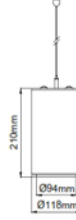

ZSAR17010

- Aluminium profile body.
- Only to be used with electronic Led driver.
- Mains voltage: 220-240V / 50-60Hz.
- Clever thermal design.
- 1-10V, DALI and switch dimming options available upon request.
- Clear safety glass.
- Basic colours: white, black, silver and special color options available upon request.
- Honeycomb filter accesorie available.
- Narrow, medium and wide beam angle options available with rotationally symmetric light distribution.
- Steel suspension chain up to 5mt lenght option.