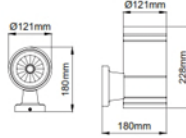

LED	COB LED
Led Power / Led Gücü	23W
System Power / Sistem Gücü	25W
Lumen Output from Fixture / Armatür Çıkış	2700K 2150
Lümeni	3000K 2250
CRI>80	4000K 2350
	5000K 2400