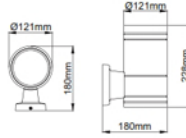

### Bella Power Led / O07.WA.06034.V1

| LED                                       | POWER LED  |
|-------------------------------------------|------------|
| Led Power / Led Gücü                      | 25W        |
| System Power / Sistem Gücü                | 28W        |
| Lumen Output from Fixture / Armatür Çıkış | 2700K 2500 |
| Lümeni                                    | 3000K 2700 |
| CRI>80                                    | 4000K 2900 |
|                                           | 5000K 3100 |