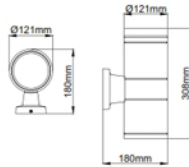

LED	COB LED
Led Power / Led Gücü	2x23W
System Power / Sistem Gücü	2x25W
Lumen Output from Fixture / Armatür Çıkış Lümeni	2700K
CRI>80	3000K
	4000K
	5000K
	2x2150
	2x2250
	2x2350
	2x2400

- Corrosion resistant die cast aluminium alloy.
- Thermal shock resistant safety glass.
- Weatherproof and durable silicone rubber gasket.
- Ultraviolet stabilized polyester powder coat finish in black, dark gray and light gray finish.
- Convenient to be used with power led option.
- Designed for single-side light output.
- Luminaire can be installed in any burning position.

Bella Power Led / O07.WA.06036.V1

LED	POWER LED
Led Power / Led Gücü	2x25W
System Power / Sistem Gücü	2x28W
Lumen Output from Fixture / Armatür Çıkış Lümeni	2700K
CRI>80	3000K
	4000K
	5000K
	2x2500
	2x2700
	2x2900
	2x3100