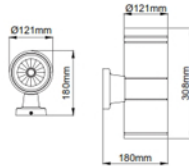

LED	COB LED
Led Power / Led Gücü	2x23W
System Power / Sistem Gücü	2x25W
Lumen Output from Fixture / Armatür Çıkış Lümeni	2700K
CRI>80	3000K
	4000K
	5000K
	2x2150
	2x2250
	2x2350
	2x2400