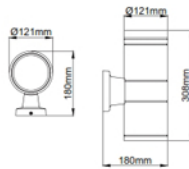

LED	COB LED
Led Power / Led Gücü	2x23W
System Power / Sistem Gücü	2x25W
Lumen Output from Fixture / Armatür Çıkış Lümeni	2x2150
CR>80	2x2250
	2x2350
	2x2400

- Corrosion resistant die cast aluminium alloy.
- Thermal shock resistant safety glass.
- Weatherproof and durable silicone rubber gasket.
- Ultraviolet stabilized polyester powder coat finish in black, dark gray and light gray finish.
- Convenient to be used with power led option.
- Designed for single-side light output.
- Luminaire can be installed in any burning position.

## Bella Power Led / O07.WA.06036.V1

LED	POWER LED
Led Power / Led Gücü	2x25W
System Power / Sistem Gücü	2x28W
Lumen Output from Fixture / Armatür Çıkış Lümeni	2x2500
CR>80	2x2700
	2x2900
	2x3100