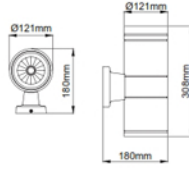

LED	COB LED
Led Power / Led Gücü	2x23W
System Power / Sistem Gücü	2x25W
Lumen Output from Fixture / Armatür Çıkış Lümeni	2x2150
CR>80	2x2250
	2x2350
	2x2400

- Corrosion resistant die cast aluminium alloy.
- Thermal shock resistant safety glass.
- Weatherproof and durable silicone rubber gasket.
- Ultraviolet stabilized polyester powder coat finish in black, dark gray and light gray finish.
- Convenient to be used with power led option.
- Designed for single-side light output.
- Luminaire can be installed in any burning position.

## Bella Power Led / O07.WA.06036.V1

LED	POWER LED
Led Power / Led Gücü	2x25W
System Power / Sistem Gücü	2x28W
Lumen Output from Fixture / Armatür Çıkış Lümeni	2x2500
CR>80	2x2700
	2x2900
	2x3100