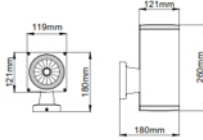

LED	COB LED
Led Power / Led Gücü	23W
System Power / Sistem Gücü	25W
Lumen Output from Fixture / Armatür Çıkış Lümeni CRI>80	2700K
	3000K
	4000K
	5000K
	2150
	2250
	2350
	2400

Beam Angle: 20° (Miro Silver)

Distance (m)	Beam Diameter (m)	Height (m)
0.5	0.10	0.50
1.0	0.20	1.00
1.5	0.30	1.50
2.0	0.40	2.00
2.5	0.50	2.50
3.0	0.60	3.00

Beam Angle: 30° (Miro Silver)

Distance (m)	Beam Diameter (m)	Height (m)
0.5	0.15	0.50
1.0	0.30	1.00
1.5	0.45	1.50
2.0	0.60	2.00
2.5	0.75	2.50
3.0	0.90	3.00

Beam Angle: 40° (Miro Silver)

Distance (m)	Beam Diameter (m)	Height (m)
0.5	0.20	0.50
1.0	0.40	1.00
1.5	0.60	1.50
2.0	0.80	2.00
2.5	1.00	2.50
3.0	1.20	3.00