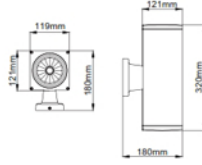

ZAPWA076

- Corrosion resistant die cast aluminium alloy.
- Thermal shock resistant safety glass.
- Weatherproof and durable silicone rubber gasket.
- Ultraviolet stabilized polyester powder coat finish in black, dark gray and light gray finish.
- Convenient to be used with COB led option.
- Designed for single-side light output.
- Luminaire can be installed in any burning position.
- All external screws are stainless steel.

- Korozyona dayanıklı alüminyum gövde.
- Paslanmaz çelik vida.
- Tamperli cam.
- Su geçirmezliği sağlayan plastik conta.
- Ultraviyole ışımaya dayanıklı beyaz, gri, saten gri ve siyah elektrostatik toz boyalı.
- Tek taraftan ışık çıkışı olacak şekilde tasarlandı.
- Armatür aşağı veya yukarı bakacak şekilde istenildiği gibi monte edilebilir.
- Tüm dış vidalar paslanmaz çelik.

LED	COB LED	
Led Power / Led Gücü	2x23W	
System Power / Sistem Gücü	2x25W	
Lumen Output from Fixture / Armatür Çıkış Lümeni	2700K	2x2150
	3000K	2x2250
	4000K	2x2350
	5000K	2x2400
CRİ>80		

Beam Angle: 20° (Miro Silver)

Distance (m)	Beam Diameter (m)	Area (m²)
0.5	0.39	0.15
1.0	0.77	0.60
1.5	1.16	1.34
2.0	1.54	2.38
2.5	1.93	3.71
3.0	2.31	5.34

Beam Angle: 30° (Miro Silver)

Distance (m)	Beam Diameter (m)	Area (m²)
0.5	0.59	0.35
1.0	1.17	1.37
1.5	1.76	3.10
2.0	2.34	5.47
2.5	2.93	8.58
3.0	3.51	12.33

Beam Angle: 40° (Miro Silver)

Distance (m)	Beam Diameter (m)	Area (m²)
0.5	0.77	0.60
1.0	1.54	2.38
1.5	2.31	5.34
2.0	3.08	9.48
2.5	3.85	14.81
3.0	4.62	21.33