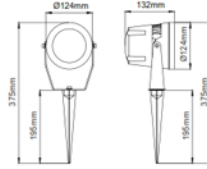

## ZPR00524

- Corrosion resistant die-cast aluminium body.
- Only to be used with electronic Led driver.
- Mains voltage: 220-240V / 50-60Hz.
- Can be used Power Leds.
- Clever thermal design.
- Narrow, medium and wide beam angles available.
- Led colour temperatures optionally 3000K, 4000K and 6000K.
- Alternatively blue, green, red and amber options available.
- Suitable for illumination up to 6-9 meter height.